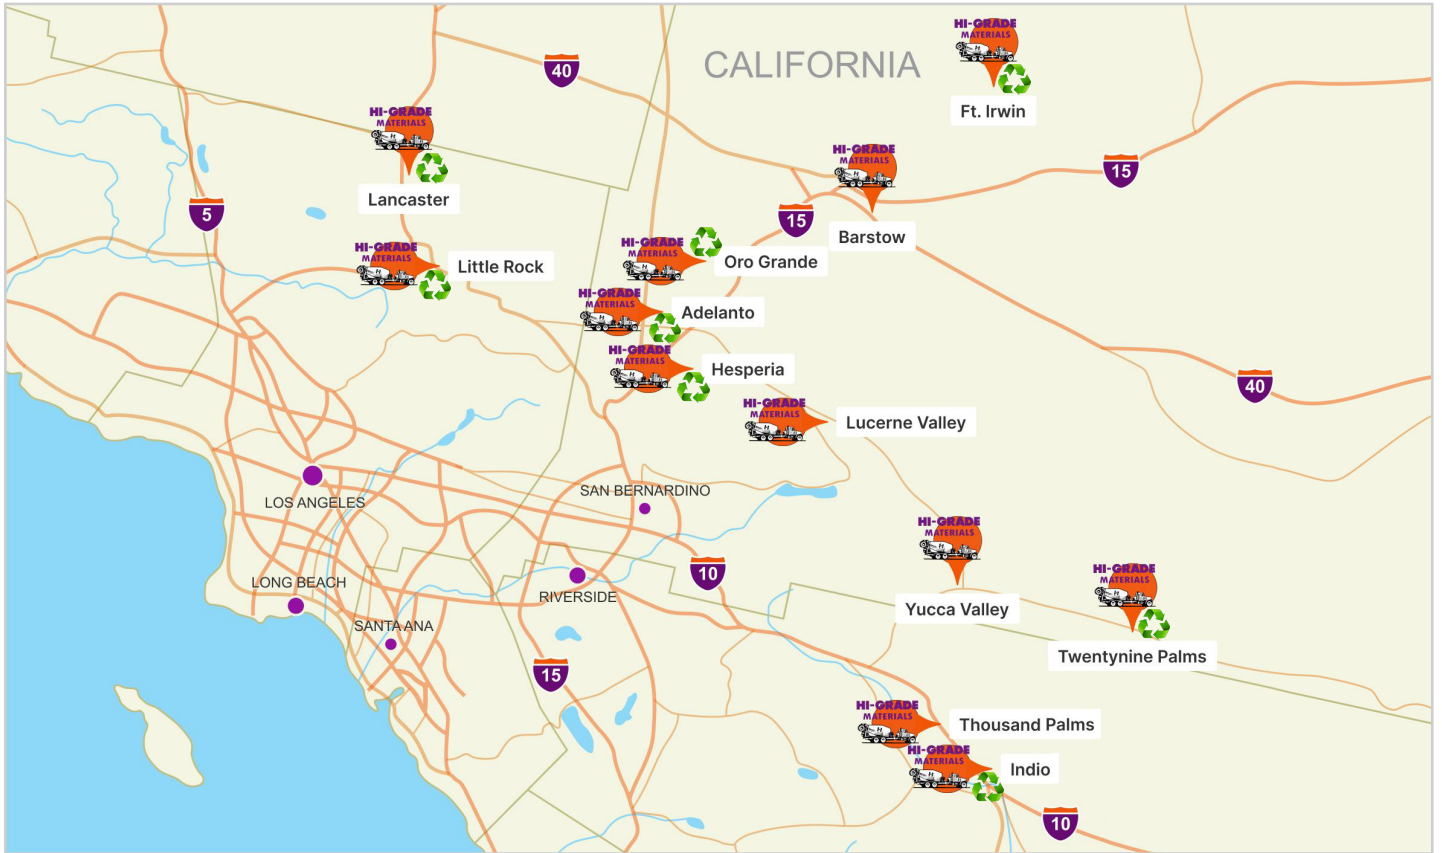

Hi-Grade Materials & AsCon Recy Co
☎ 760-244-9325 Dispatch 760-244-5700
🌐 hi-gradematerials.com

Concrete • Rock
• Sand • CMB

Dumpsites for Asphalt
• Grindings • Concrete Demo
• Selling CMB

Hesperia*

17671 Bear Valley Rd.
Hesperia, CA 92345

- ✓ Ready Mix
- ✓ Agg
- ♻️ CMB / Recycled Base
- ✓ Demo - Asphalt • Grindings • Concrete Demo
- ✓ Dirt

Little Rock

6500 E. Ave T. Little Rock,
CA 93552

- ✓ Ready Mix
- ✓ Quarry***
- ♻️ CMB / Recycled Base
- ✓ Demo - Asphalt • Grindings • Concrete Demo

Lancaster

411 W. Ave H-6
Lancaster, CA 93534

- ✓ Ready Mix
- ♻️ CMB / Recycled Base
- ✓ Demo - Asphalt • Grindings • Concrete Demo

Adelanto

17450 Adelanto Rd.
Adelanto, CA 92301

- ✓ Ready Mix
- ♻️ CMB / Recycled Base
- ✓ Demo - Asphalt • Grindings • Concrete Demo
- ✓ Dirt

Ft. Irwin**

40901 Paradise View Rd.
Ft. Irwin, CA 92311

- ✓ Ready Mix
- ✓ Agg
- ♻️ CMB / Recycled Base
- ✓ Demo - Asphalt • Grindings • Concrete Demo
- ✓ Dirt

Barstow**

33979 Silver Rock Ln.
Daggett, CA 92327

- ✓ Natural Base
- ✓ Fill Sand
- ✓ Dirt

Oro Grande

23382 National Trails Hwy.
Oro Grande, CA 92368

- ✓ Ready Mix
- ✓ Quarry
- ♻️ CMB / Recycled Base
- ✓ Demo - Asphalt • Grindings • Concrete Demo
- ✓ Dirt

Lucerne Valley

8701 Meridian Rd.
Lucerne Valley, CA 92356

- ✓ Ready Mix
- ✓ Quarry***
- ✓ Dirt

Yucca Valley

55475 Yucca Trail
Yucca Valley, CA 92284

- ✓ Ready Mix

Twentynine Palms

7451 Mojave Rd.
Twentynine Palms, CA 92277

- ✓ Ready Mix
- ✓ Quarry
- ♻️ CMB / Recycled Base
- ✓ Demo - Asphalt • Grindings • Concrete Demo
- ✓ Dirt

Thousand Palms**

72470 Varner Rd.
Thousand Palms, CA 92284

- ✓ Ready Mix

Indio

38050 Monroe St.
Indio, CA 92203

- ✓ Ready Mix
- ✓ Quarry
- ♻️ CMB / Recycled Base
- ✓ Demo - Asphalt • Grindings • Concrete Demo
- ✓ Dirt

♻️ AsCon Recy Co – Receives Asphalt/Grindings/Concrete Demo

* Corporate Office ** Appointment Only *** Deliveries to LA County